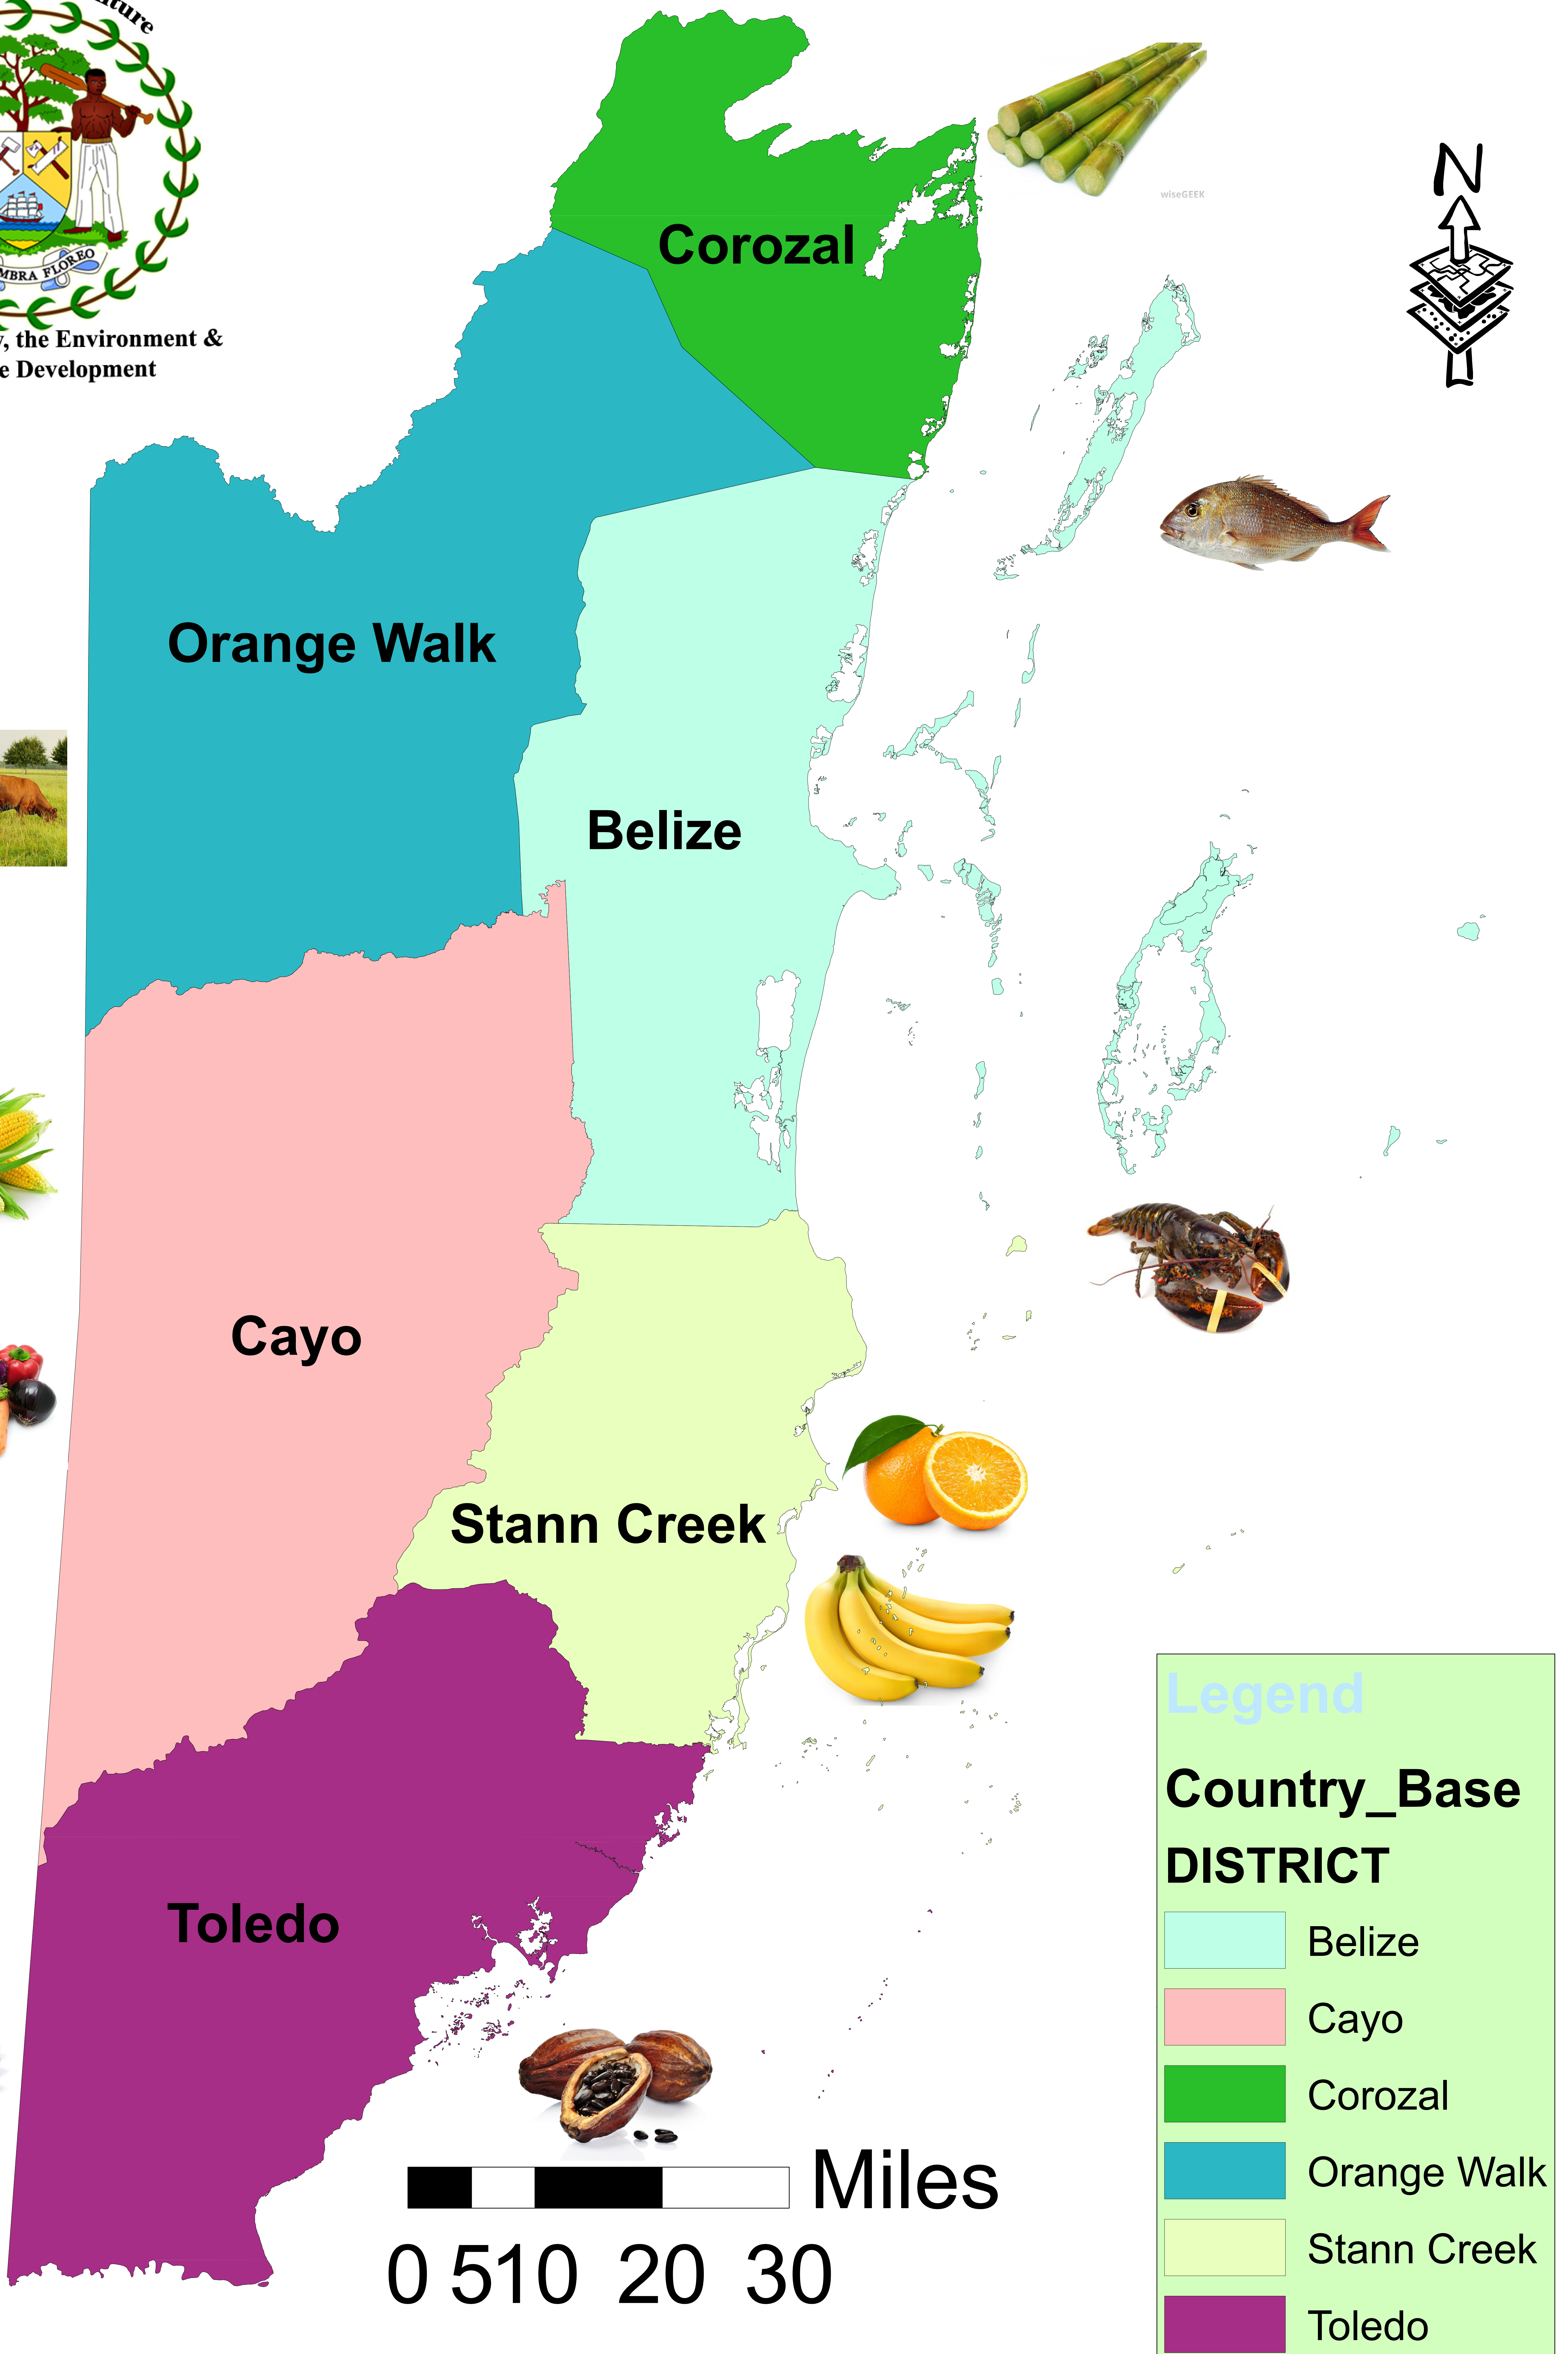

# MAP OF BELIZE

Fisheries, Forestry, the Environment & Sustainable Development

wiseGEEK

Miles  
0 5 10 20 30